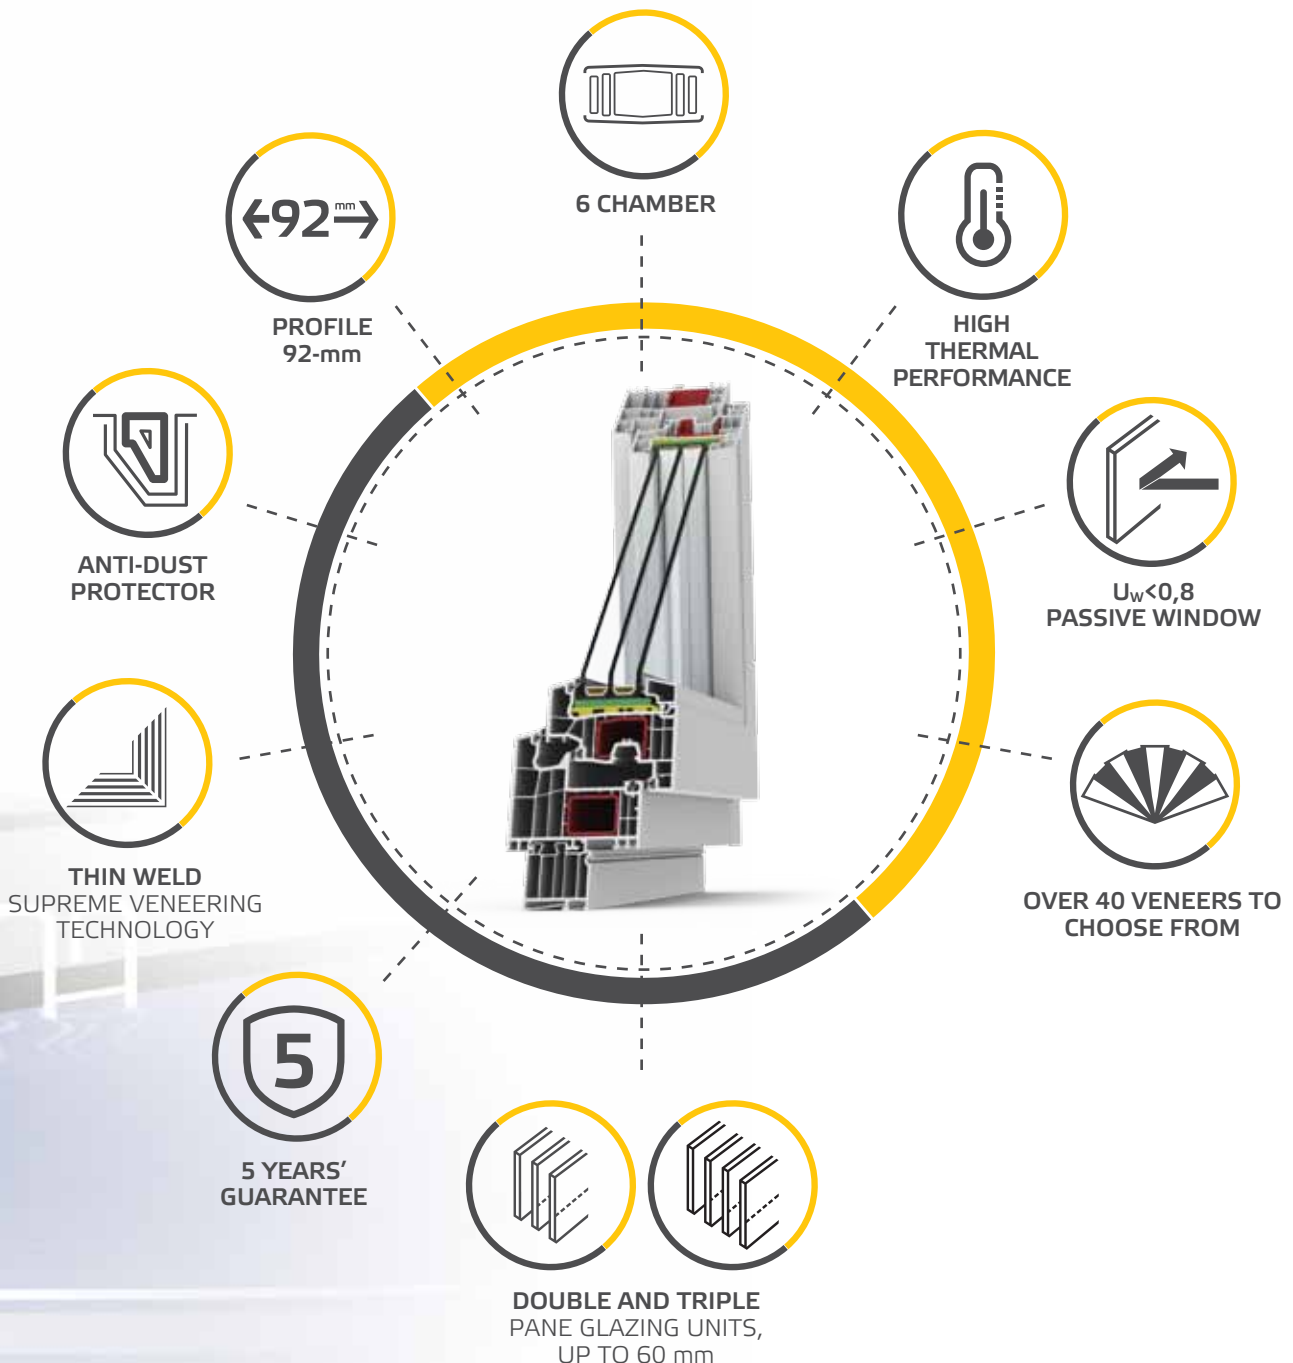

PVC WINDOWS

FEN 92

A great choice for all those who appreciate unique solutions.

FEN 92 windows are the best investment in the future of your home and a guarantee of minimum maintenance costs for many years to come. One of the best window profiles on the market delivers heat transfer coefficients that surpass all other systems available on the market, ideally meeting the requirements of passive building design. The subtle form of the profile incorporates the most advanced solutions in the window design technology, while high resistance to weather

conditions protects the windows from damage, so that they always look like new.

FEN 92 windows and terrace doors can be finished in any style that reflects the individual preferences of the user: on one or both sides, or using different veneers on the outside and inside ("bicolour"). A wide selection of over 40 veneers ensures optimum matching of windows to virtually every interior design and façade style.