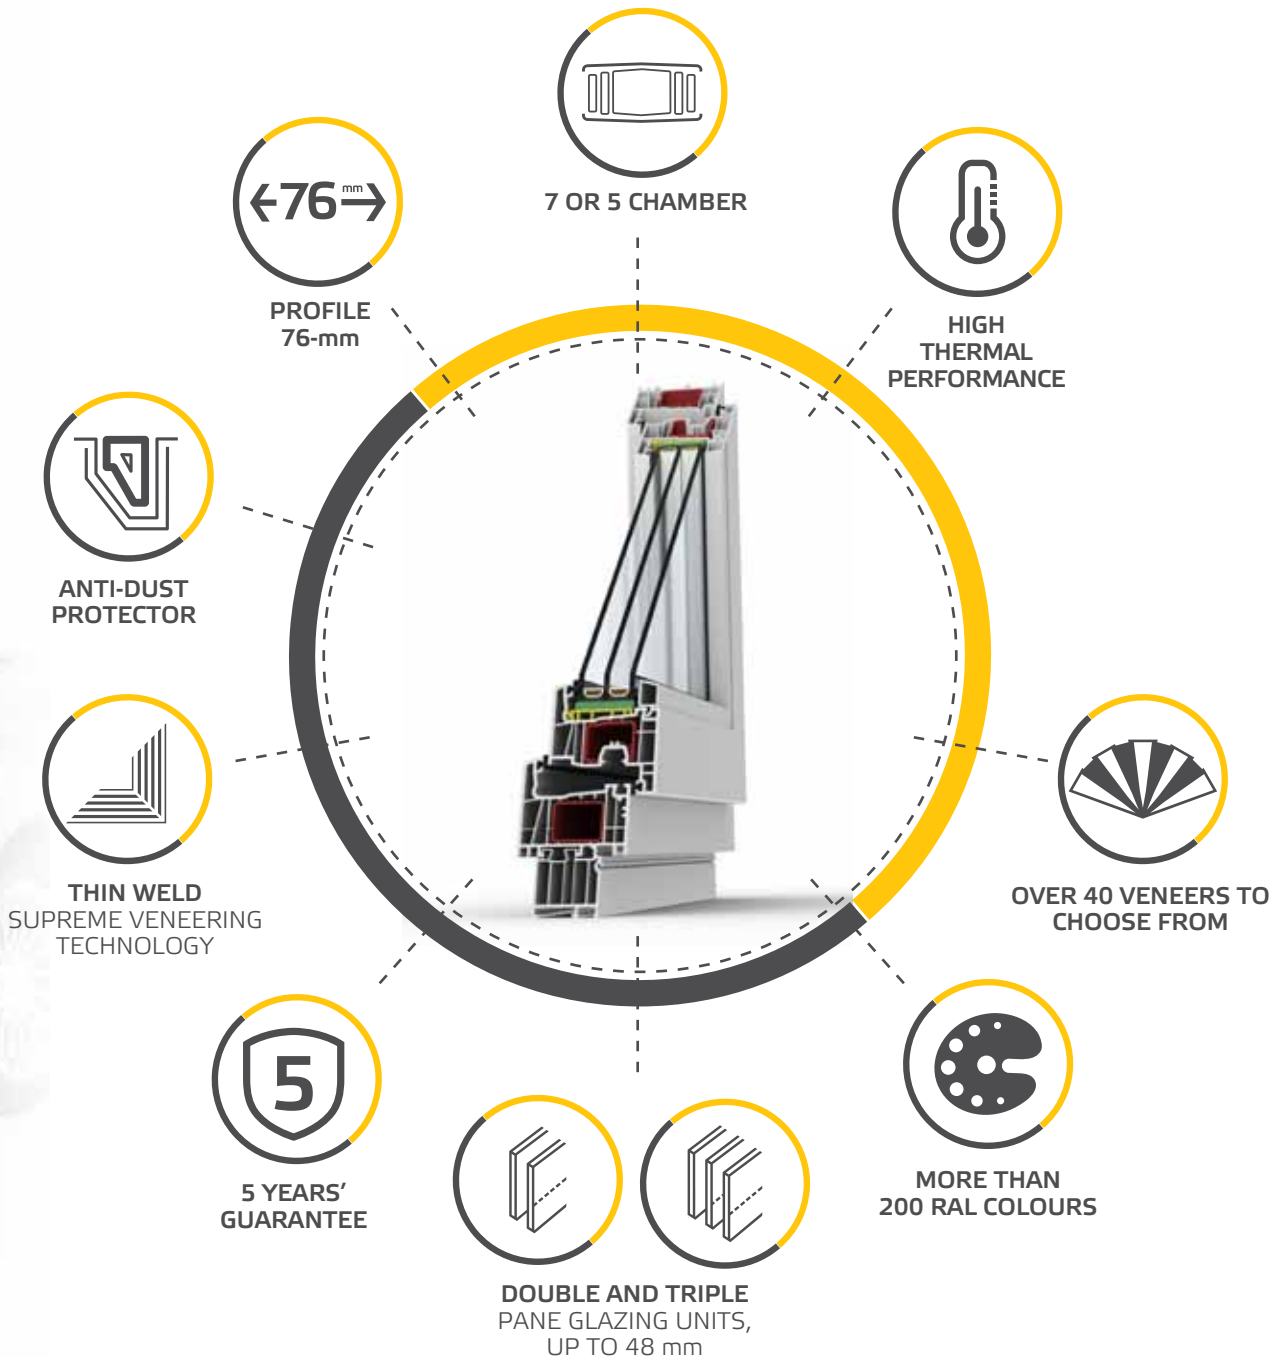

PVC WINDOWS

FEN 76

Ask for more!

FEN 76 is a window system which, thanks to extraordinarily low heat transfer coefficients, can be successfully applied in energy-efficient homes.

The elegantly styled form of the window profile is visually appealing both in the snow white version and in other colours available. Our customers are offered over 40 attractive veneers. In addition, thanks to aluminium overlays, we are

able to provide profiles painted in any colour from the RAL palette. FEN 76 is also the best choice for windows of non-standard shapes (e.g. based on small-radius circles) as well as tilt-and-slide and lift-and-slide terrace doors.

There are no limits to creativity!