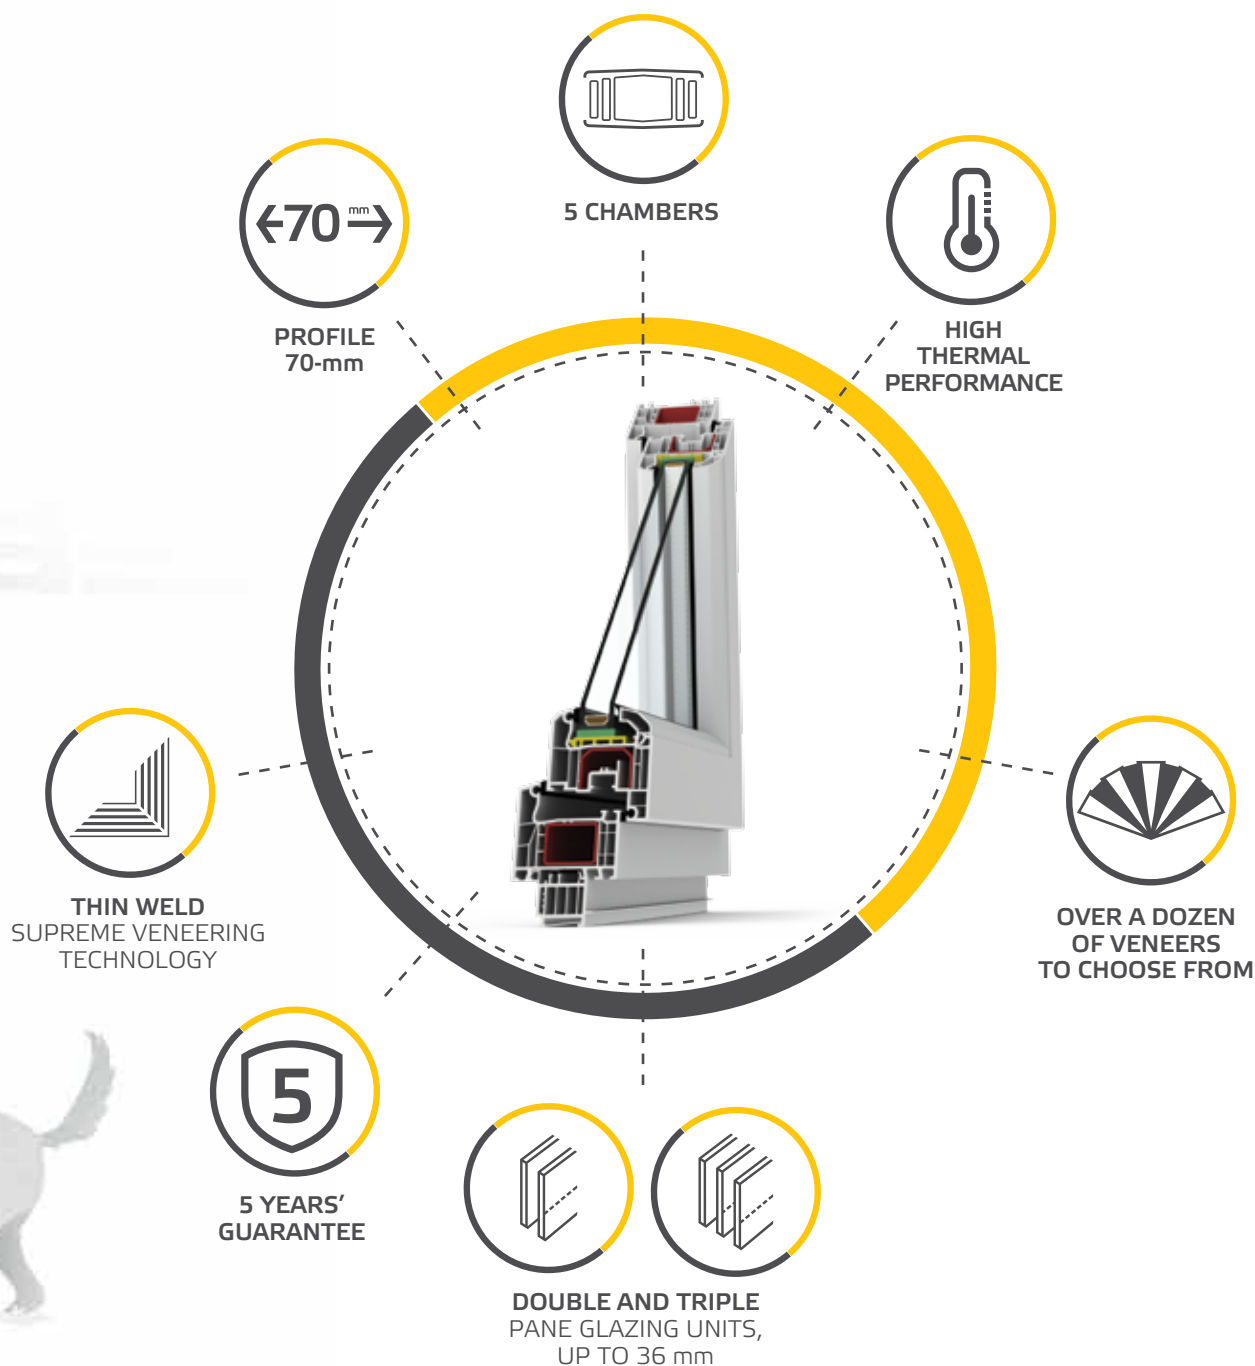

PVC WINDOWS

FEN 70

Leave the hustle and bustle behind.

Enjoy the warmth of your home. Elegantly designed and durable FEN 70 windows with double insulation ensure better living comfort for the whole family. Top-quality window profiles and glazing deliver exceptionally good thermal and acoustic insulation factors for windows of this class. In practice, this translates into lower costs of heating and effective elimination of outside noise.

A broad range of functional accessories makes it possible to tailor the windows and terrace doors to individual needs. You can order FEN 70 windows in uniform colours, choosing from around a dozen of attractive veneer types, or opt for a veneered version on the outside only, showcasing the superb visual form of the profile.