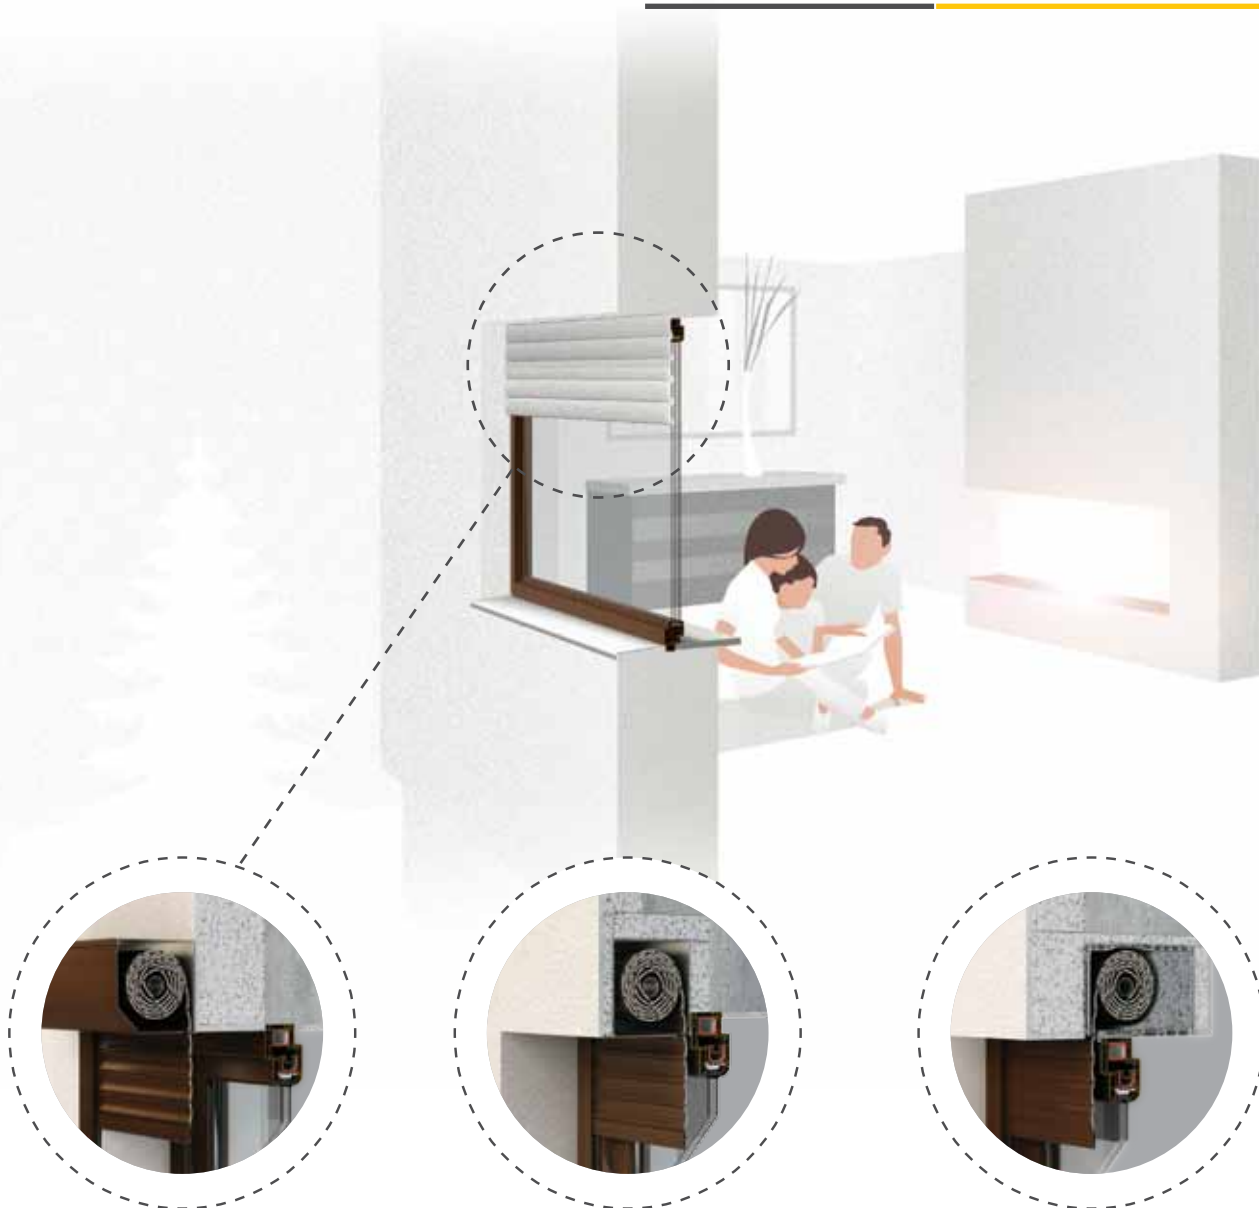

ROLLING SHUTTERS

Energy efficiency is one of the most important parameters of each house. The better the insulation, the lower maintenance costs. Since windows are the largest openings in the building's structure, they should be protected properly so as to improve the overall energy balance of the building.

KRISPOL'S THERMALLY INSULATED ROLLING SHUTTERS REDUCE HEAT LOSSES UP TO 37%! THIS MEANS CONSIDERABLE SAVINGS!

Rolling shutters also bring a range of benefits outside the heating season. In hot weather, they protect the inside of the building from overheating. They make it possible to control the amount of light coming inside, thus increasing the comfort of your working and resting time. They are a natural barrier ensuring intimacy and, due to their attractive colours, they are an additional element of interior decoration. A combined purchase of windows and rolling shutters allows both products to be ideally matched both in terms of structure and visually appealing colours.

BUILT-ON
ROLLING SHUTTERS

BUILT-IN
ROLLING SHUTTERS

WINDOW-MOUNTED
ROLLING SHUTTERS